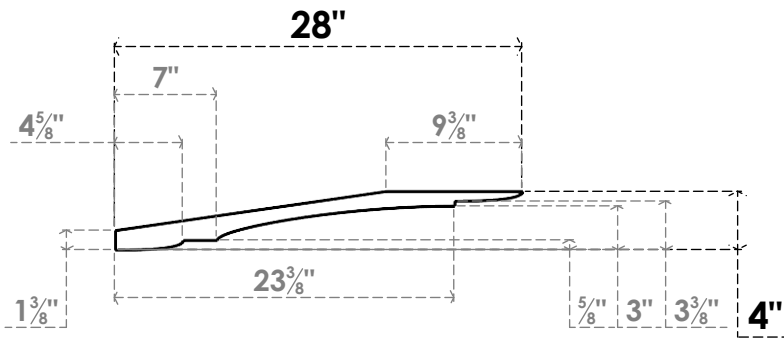

ITEM NUMBER: BRCPC060X28000X04000OLY

6"W X 28"D X 4"H OLYMPIC ARCHITECTURAL GRADE PVC CLOSED KNEE BRACE

SIDE PROFILE

FRONT PROFILE

ISOMETRIC

EKENA MILLWORK
2300 WEST MAIN ST.
CLARKSVILLE, TX 75426
TOLL FREE: 866-607-0453
WWW.EKENAMILLWORK.COM