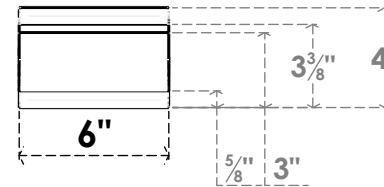

ITEM NUMBER: BRCPC060X28000X04000OLY

6"W X 28"D X 4"H OLYMPIC ARCHITECTURAL GRADE PVC CLOSED KNEE BRACE

SIDE PROFILE

FRONT PROFILE

ISOMETRIC

EKENA MILLWORK
2300 WEST MAIN ST.
CLARKSVILLE, TX 75426
TOLL FREE: 866-607-0453
WWW.EKENAMILLWORK.COM