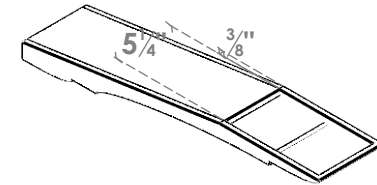

ITEM NUMBER: BRCPC060X28000X04000OLY

6"W X 28"D X 4"H OLYMPIC ARCHITECTURAL GRADE PVC CLOSED KNEE BRACE

SIDE PROFILE

FRONT PROFILE

ISOMETRIC

EKENA MILLWORK
2300 WEST MAIN ST.
CLARKSVILLE, TX 75426
TOLL FREE: 866-607-0453
WWW.EKENAMILLWORK.COM